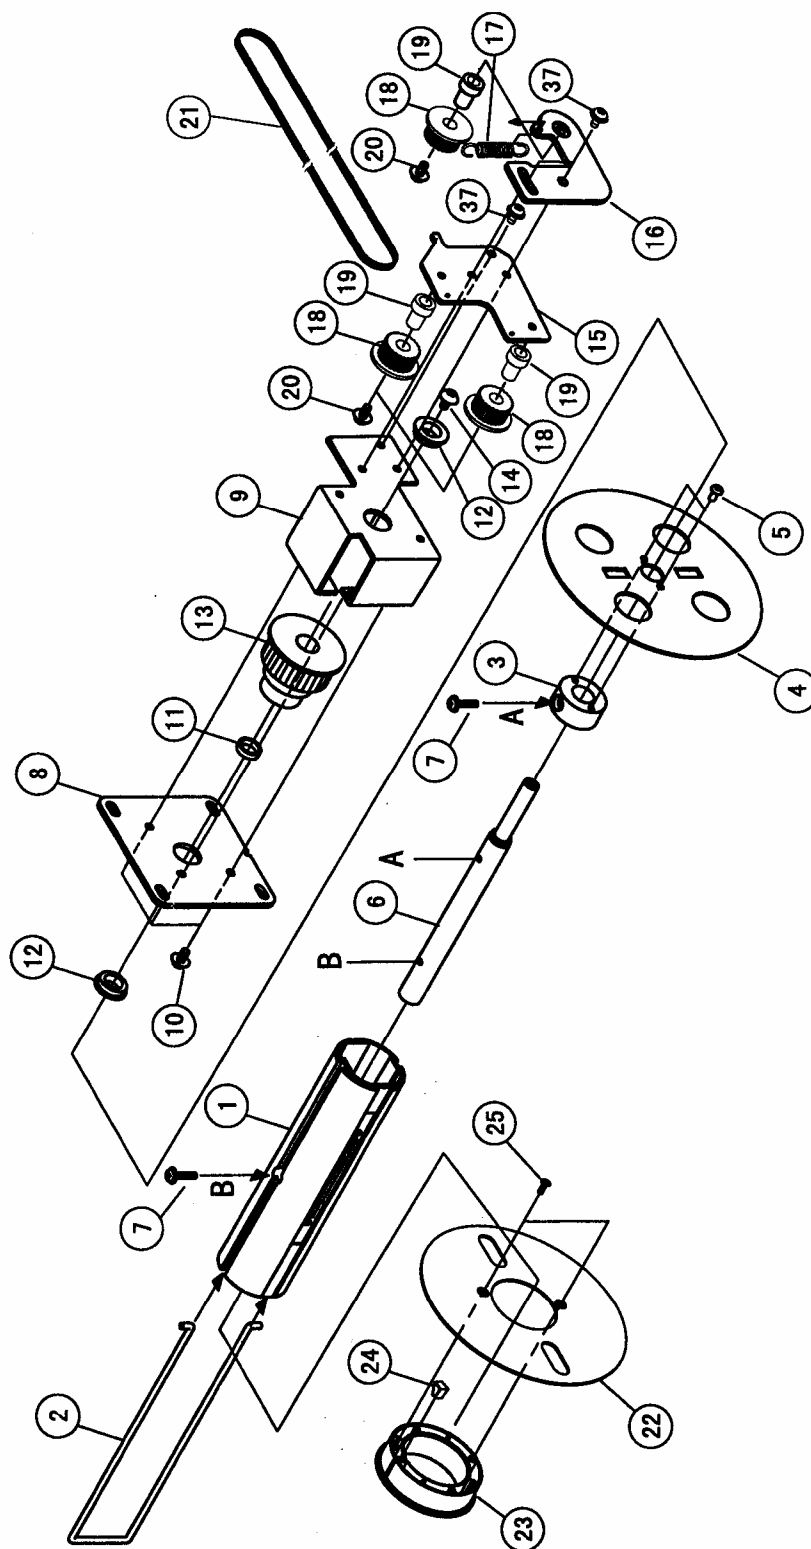

CL4XXe Internal Rewinder

Spare Parts List

WATO

Internal Rewinder

Internal Rewinder

Internal Rewinder

NO.	CODE	DESCRIPTION	QTY
1	P00097001	REWIND CORE	1
2	P00113000	CLIP	1
3	P00104000	REWIND BOSS	1
4	P00105000	GUIDE PLATE (LH)	1
5	MD3300821	PAN HEAD SCREW	2
6	P00108000	SHAFT (REWIND)	1
7	MD4301221	PAN HEAD SCREW	2
8	PA1773900	REWIND PLATE	1
9	P00109000	REWIND FRAME	1
10	MD4300621	PAN HEAD SCREW	3
11	P00107000	COLLAR (8.1*10*2.6)	1
12	PT1112080	Ball supporter MF128ZZS	2
13	P00171000	ONE WAY TORQUE LIMITER	1
14	MA7400622	TRUSS SCREW	1
15	P0011000C	SUB FRAME	1
16	P0011100C	ADJUST PLATE	1
17	P00114000	SPRING (ADJUST)	1
18	PE8800800	PULLEY(26)	3
19	P00112000	ADJUST COLLAR	3
20	MD4401621	PAN HEAD SCREW	3
21	P00161000	2-SIDED SYNCRO BELT FOR REWIND	1
22	P00106000	GUIDE PLATE (RH)	1
23	PE4080200	GUIDE STOPPER	1
24	PA1210400	SPRING	1
25	MH1300821	P-TIGHT SCREW	2
26	P00119001	GUIDE FRAME	1
27	JG100191A	WIRE STICKER	1
28	P00116001	SENSOR BR	1
29	MD3300521	PAN HEAD SCREW	1
30	P00117001	SENSOR COVER	1
31	P00118000	SENSOR LEVER	1
32	MD4300621	PAN HEAD SCREW	3
33	MD3300621	PAN HEAD SCREW	1
34	PE4080600	LABEL REWIND BOSS	1
35	MA0301821	PAN HEAD SCREW	1
36	R00061001	REWINDER CODE SET	1
37	MD4400822	PAN HEAD SCREW	3

Internal Rewinder Attachment Assy

NO.	CODE	DESCRIPTION	QTY
1	MH0300821	P-TIGHT SCREW	4
2	PA4690900	SPRING	4
3	MD4400822	PAN HEAD SCREW	3
4	JG100191A	WIRE STICKER	1
5	MA2300822'	BINDING HEAD SCREW	2