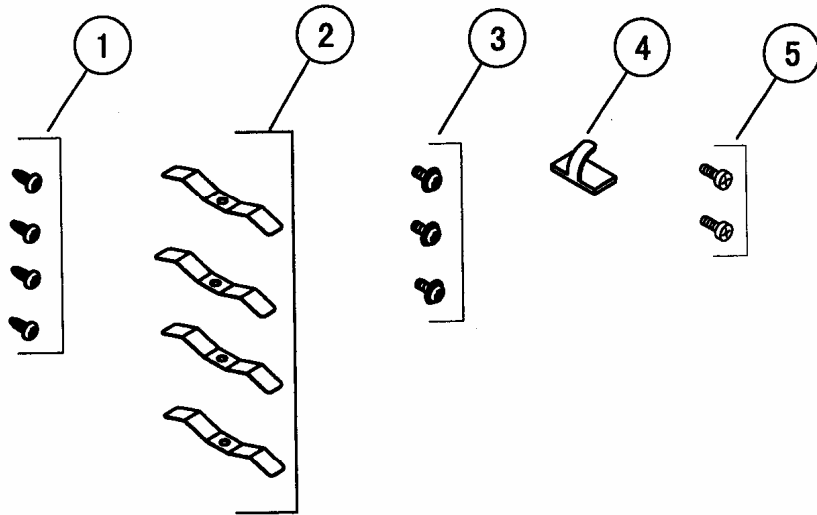

CL4XXe Internal Rewinder

Spare Parts List

WATO

Internal Rewinder

Internal Rewinder

Internal Rewinder

NO.	CODE	DESCRIPTION	QTY
1	P00097001	REWIND CORE	1
2	P00113000	CLIP	1
3	P00104000	REWIND BOSS	1
4	P00105000	GUIDE PLATE (LH)	1
5	MD3300821	PAN HEAD SCREW	2
6	P00108000	SHAFT (REWIND)	1
7	MD4301221	PAN HEAD SCREW	2
8	PA1773900	REWIND PLATE	1
9	P00109000	REWIND FRAME	1
10	MD4300621	PAN HEAD SCREW	3
11	P00107000	COLLAR (8.1*10*2.6)	1
12	PT1112080	Ball supporter MF128ZZS	2
13	P00171000	ONE WAY TORQUE LIMITER	1
14	MA7400622	TRUSS SCREW	1
15	P0011000C	SUB FRAME	1
16	P0011100C	ADJUST PLATE	1
17	P00114000	SPRING (ADJUST)	1
18	PE8800800	PULLEY(26)	3
19	P00112000	ADJUST COLLAR	3
20	MD4401621	PAN HEAD SCREW	3
21	P00161000	2-SIDED SYNCRO BELT FOR REWIND	1
22	P00106000	GUIDE PLATE (RH)	1
23	PE4080200	GUIDE STOPPER	1
24	PA1210400	SPRING	1
25	MH1300821	P-TIGHT SCREW	2
26	P00119001	GUIDE FRAME	1
27	JG100191A	WIRE STICKER	1
28	P00116001	SENSOR BR	1
29	MD3300521	PAN HEAD SCREW	1
30	P00117001	SENSOR COVER	1
31	P00118000	SENSOR LEVER	1
32	MD4300621	PAN HEAD SCREW	3
33	MD3300621	PAN HEAD SCREW	1
34	PE4080600	LABEL REWIND BOSS	1
35	MA0301821	PAN HEAD SCREW	1
36	R00061001	REWINDER CODE SET	1
37	MD4400822	PAN HEAD SCREW	3

Internal Rewinder Attachment Assy

NO.	CODE	DESCRIPTION	QTY
1	MH0300821	P-TIGHT SCREW	4
2	PA4690900	SPRING	4
3	MD4400822	PAN HEAD SCREW	3
4	JG100191A	WIRE STICKER	1
5	MA2300822'	BINDING HEAD SCREW	2