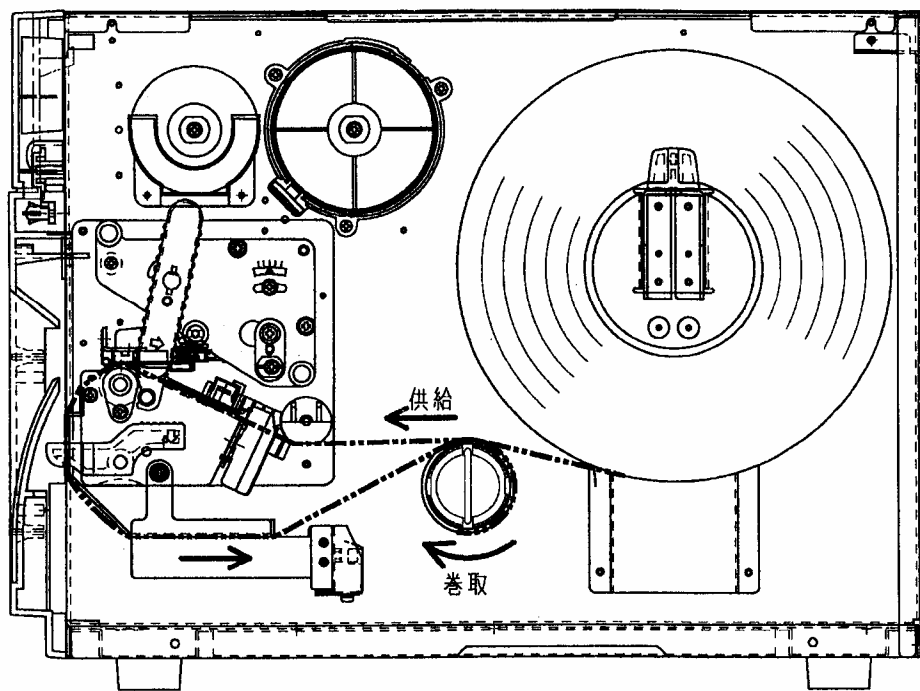

CL4XXe Internal Rewinder

Spare Parts List

WATO

Internal Rewinder

Internal Rewinder

Internal Rewinder

NO.	CODE	DESCRIPTION	QTY
1	P00097001	REWIND CORE	1
2	P00113000	CLIP	1
3	P00104000	REWIND BOSS	1
4	P00105000	GUIDE PLATE (LH)	1
5	MD3300821	PAN HEAD SCREW	2
6	P00108000	SHAFT (REWIND)	1
7	MD4301221	PAN HEAD SCREW	2
8	PA1773900	REWIND PLATE	1
9	P00109000	REWIND FRAME	1
10	MD4300621	PAN HEAD SCREW	3
11	P00107000	COLLAR (8.1*10*2.6)	1
12	PT1112080	Ball supporter MF128ZZS	2
13	P00171000	ONE WAY TORQUE LIMITER	1
14	MA7400622	TRUSS SCREW	1
15	P0011000C	SUB FRAME	1
16	P0011100C	ADJUST PLATE	1
17	P00114000	SPRING (ADJUST)	1
18	PE8800800	PULLEY(26)	3
19	P00112000	ADJUST COLLAR	3
20	MD4401621	PAN HEAD SCREW	3
21	P00161000	2-SIDED SYNCRO BELT FOR REWIND	1
22	P00106000	GUIDE PLATE (RH)	1
23	PE4080200	GUIDE STOPPER	1
24	PA1210400	SPRING	1
25	MH1300821	P-TIGHT SCREW	2
26	P00119001	GUIDE FRAME	1
27	JG100191A	WIRE STICKER	1
28	P00116001	SENSOR BR	1
29	MD3300521	PAN HEAD SCREW	1
30	P00117001	SENSOR COVER	1
31	P00118000	SENSOR LEVER	1
32	MD4300621	PAN HEAD SCREW	3
33	MD3300621	PAN HEAD SCREW	1
34	PE4080600	LABEL REWIND BOSS	1
35	MA0301821	PAN HEAD SCREW	1
36	R00061001	REWINDER CODE SET	1
37	MD4400822	PAN HEAD SCREW	3

Internal Rewinder Attachment Assy

NO.	CODE	DESCRIPTION	QTY
1	MH0300821	P-TIGHT SCREW	4
2	PA4690900	SPRING	4
3	MD4400822	PAN HEAD SCREW	3
4	JG100191A	WIRE STICKER	1
5	MA2300822'	BINDING HEAD SCREW	2