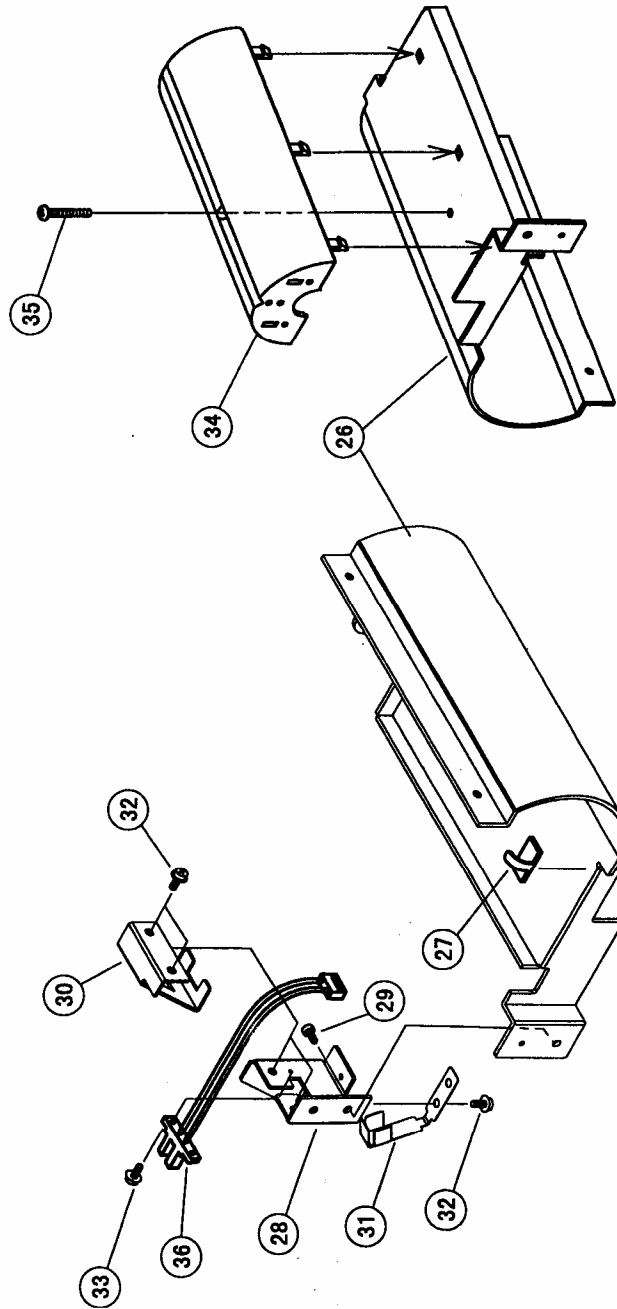

CL4XXe Internal Rewinder

Spare Parts List

WATO

Internal Rewinder

Internal Rewinder

Internal Rewinder

NO.	CODE	DESCRIPTION	QTY
1	P00097001	REWIND CORE	1
2	P00113000	CLIP	1
3	P00104000	REWIND BOSS	1
4	P00105000	GUIDE PLATE (LH)	1
5	MD3300821	PAN HEAD SCREW	2
6	P00108000	SHAFT (REWIND)	1
7	MD4301221	PAN HEAD SCREW	2
8	PA1773900	REWIND PLATE	1
9	P00109000	REWIND FRAME	1
10	MD4300621	PAN HEAD SCREW	3
11	P00107000	COLLAR (8.1*10*2.6)	1
12	PT1112080	Ball supporter MF128ZZS	2
13	P00171000	ONE WAY TORQUE LIMITER	1
14	MA7400622	TRUSS SCREW	1
15	P0011000C	SUB FRAME	1
16	P0011100C	ADJUST PLATE	1
17	P00114000	SPRING (ADJUST)	1
18	PE8800800	PULLEY(26)	3
19	P00112000	ADJUST COLLAR	3
20	MD4401621	PAN HEAD SCREW	3
21	P00161000	2-SIDED SYNCRO BELT FOR REWIND	1
22	P00106000	GUIDE PLATE (RH)	1
23	PE4080200	GUIDE STOPPER	1
24	PA1210400	SPRING	1
25	MH1300821	P-TIGHT SCREW	2
26	P00119001	GUIDE FRAME	1
27	JG100191A	WIRE STICKER	1
28	P00116001	SENSOR BR	1
29	MD3300521	PAN HEAD SCREW	1
30	P00117001	SENSOR COVER	1
31	P00118000	SENSOR LEVER	1
32	MD4300621	PAN HEAD SCREW	3
33	MD3300621	PAN HEAD SCREW	1
34	PE4080600	LABEL REWIND BOSS	1
35	MA0301821	PAN HEAD SCREW	1
36	R00061001	REWINDER CODE SET	1
37	MD4400822	PAN HEAD SCREW	3

Internal Rewinder Attachment Assy

NO.	CODE	DESCRIPTION	QTY
1	MH0300821	P-TIGHT SCREW	4
2	PA4690900	SPRING	4
3	MD4400822	PAN HEAD SCREW	3
4	JG100191A	WIRE STICKER	1
5	MA2300822'	BINDING HEAD SCREW	2