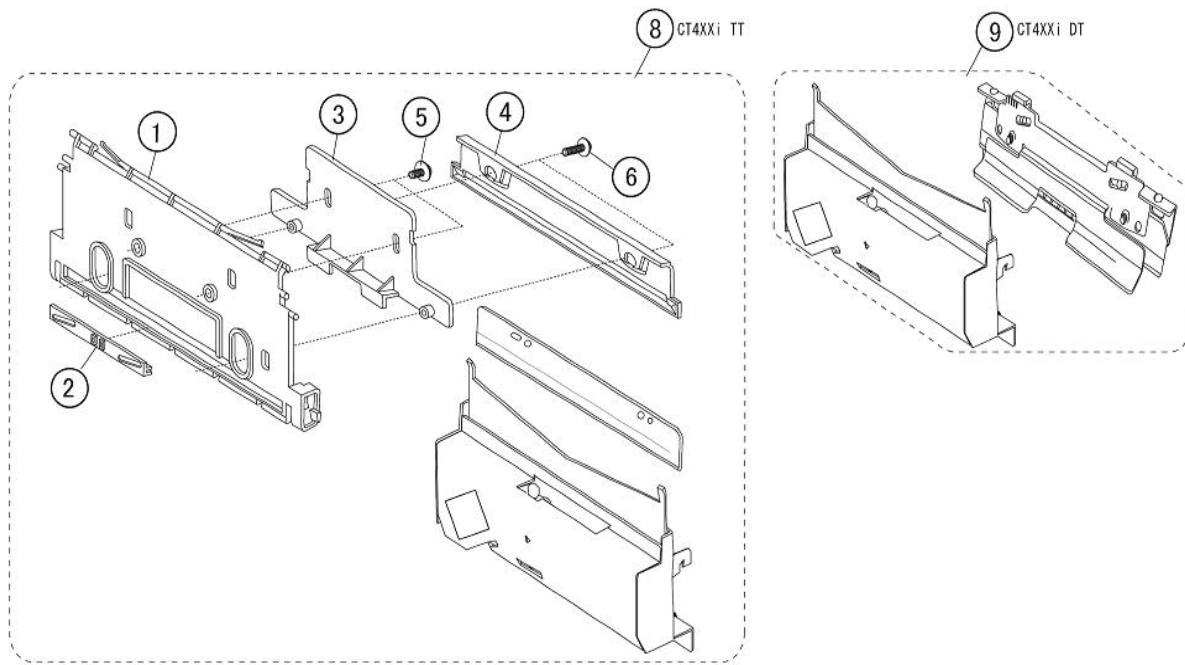

Technical Support Fax: (704) 644-1661

E-Mail: satosales@satoamerica.com

www.satoamerica.com

© SATO America, Inc. 2011

All rights reserved.

ASSEMBLY 1

Figure PL1a, Assembly 1

ASSEMBLY 1 (PL1A)		
ITEM	PART NUMBER	PART DESCRIPTION
1	R11416010	COVER HOOK(CUTTER)SA
2	P20139002	ADJUSTER
3	R09455010	SLIDER(CUTTER) SET
4	P19949002	CUTTER COVER
5	MD4300825	PAN HEAD SCREW+SW+WL
6	MD4301222	PAN HEAD SCREW+SW+
8	R10895020	CUTTER KIT(R)
9	R12510000	CUTTER KIT(T)